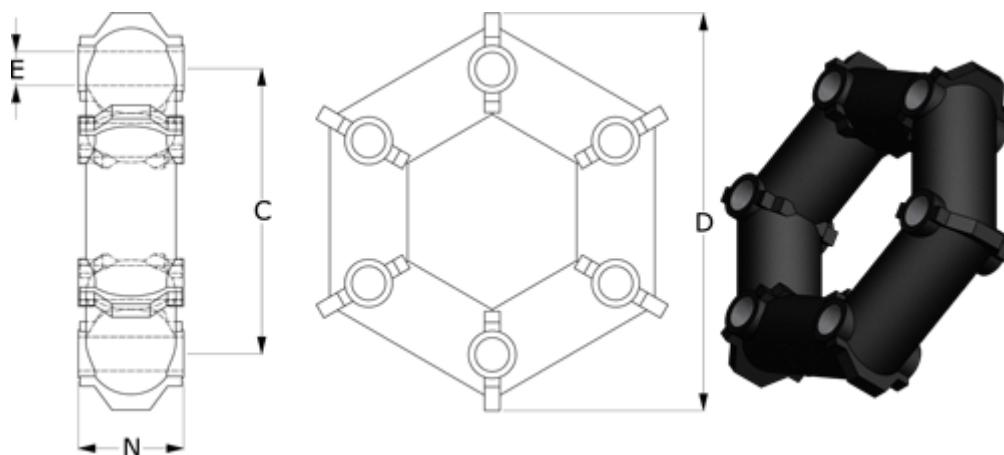

Data Sheet

Article number: 3271123

Description: Ortlinghaus Guide Ring size 23

Measures

C = 85

D = 118

E = for bolt M10

N = 36